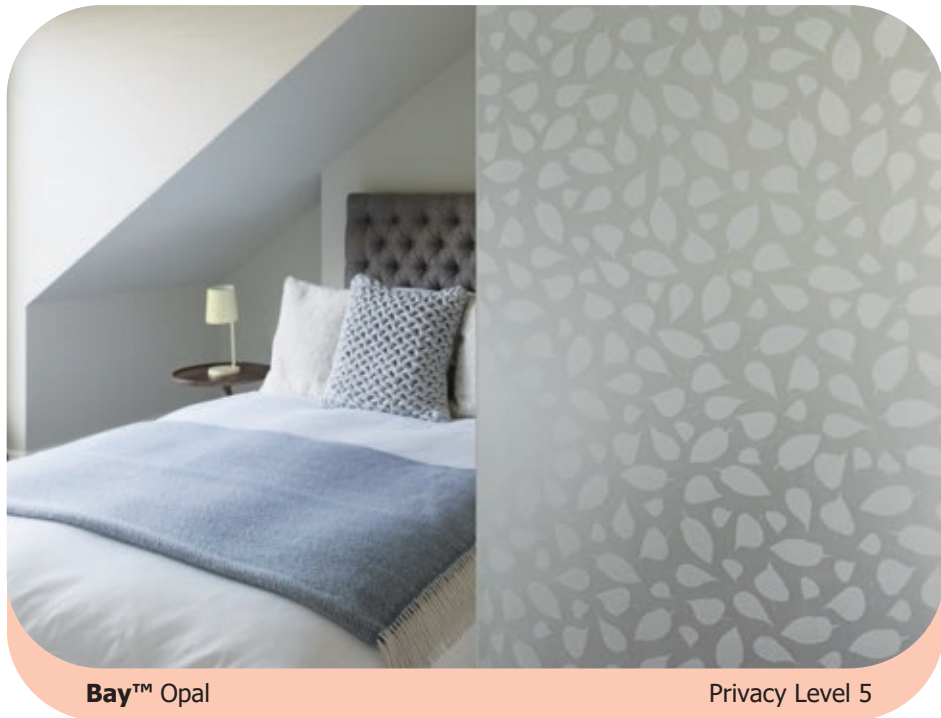

Canterbury™ Opal

Privacy Level 5

Bay™ Opal

Privacy Level 5

Pilkington Texture Glass Replacement Range

For customers who require replacement glass to match an existing design, a number of well-established designs are still available.